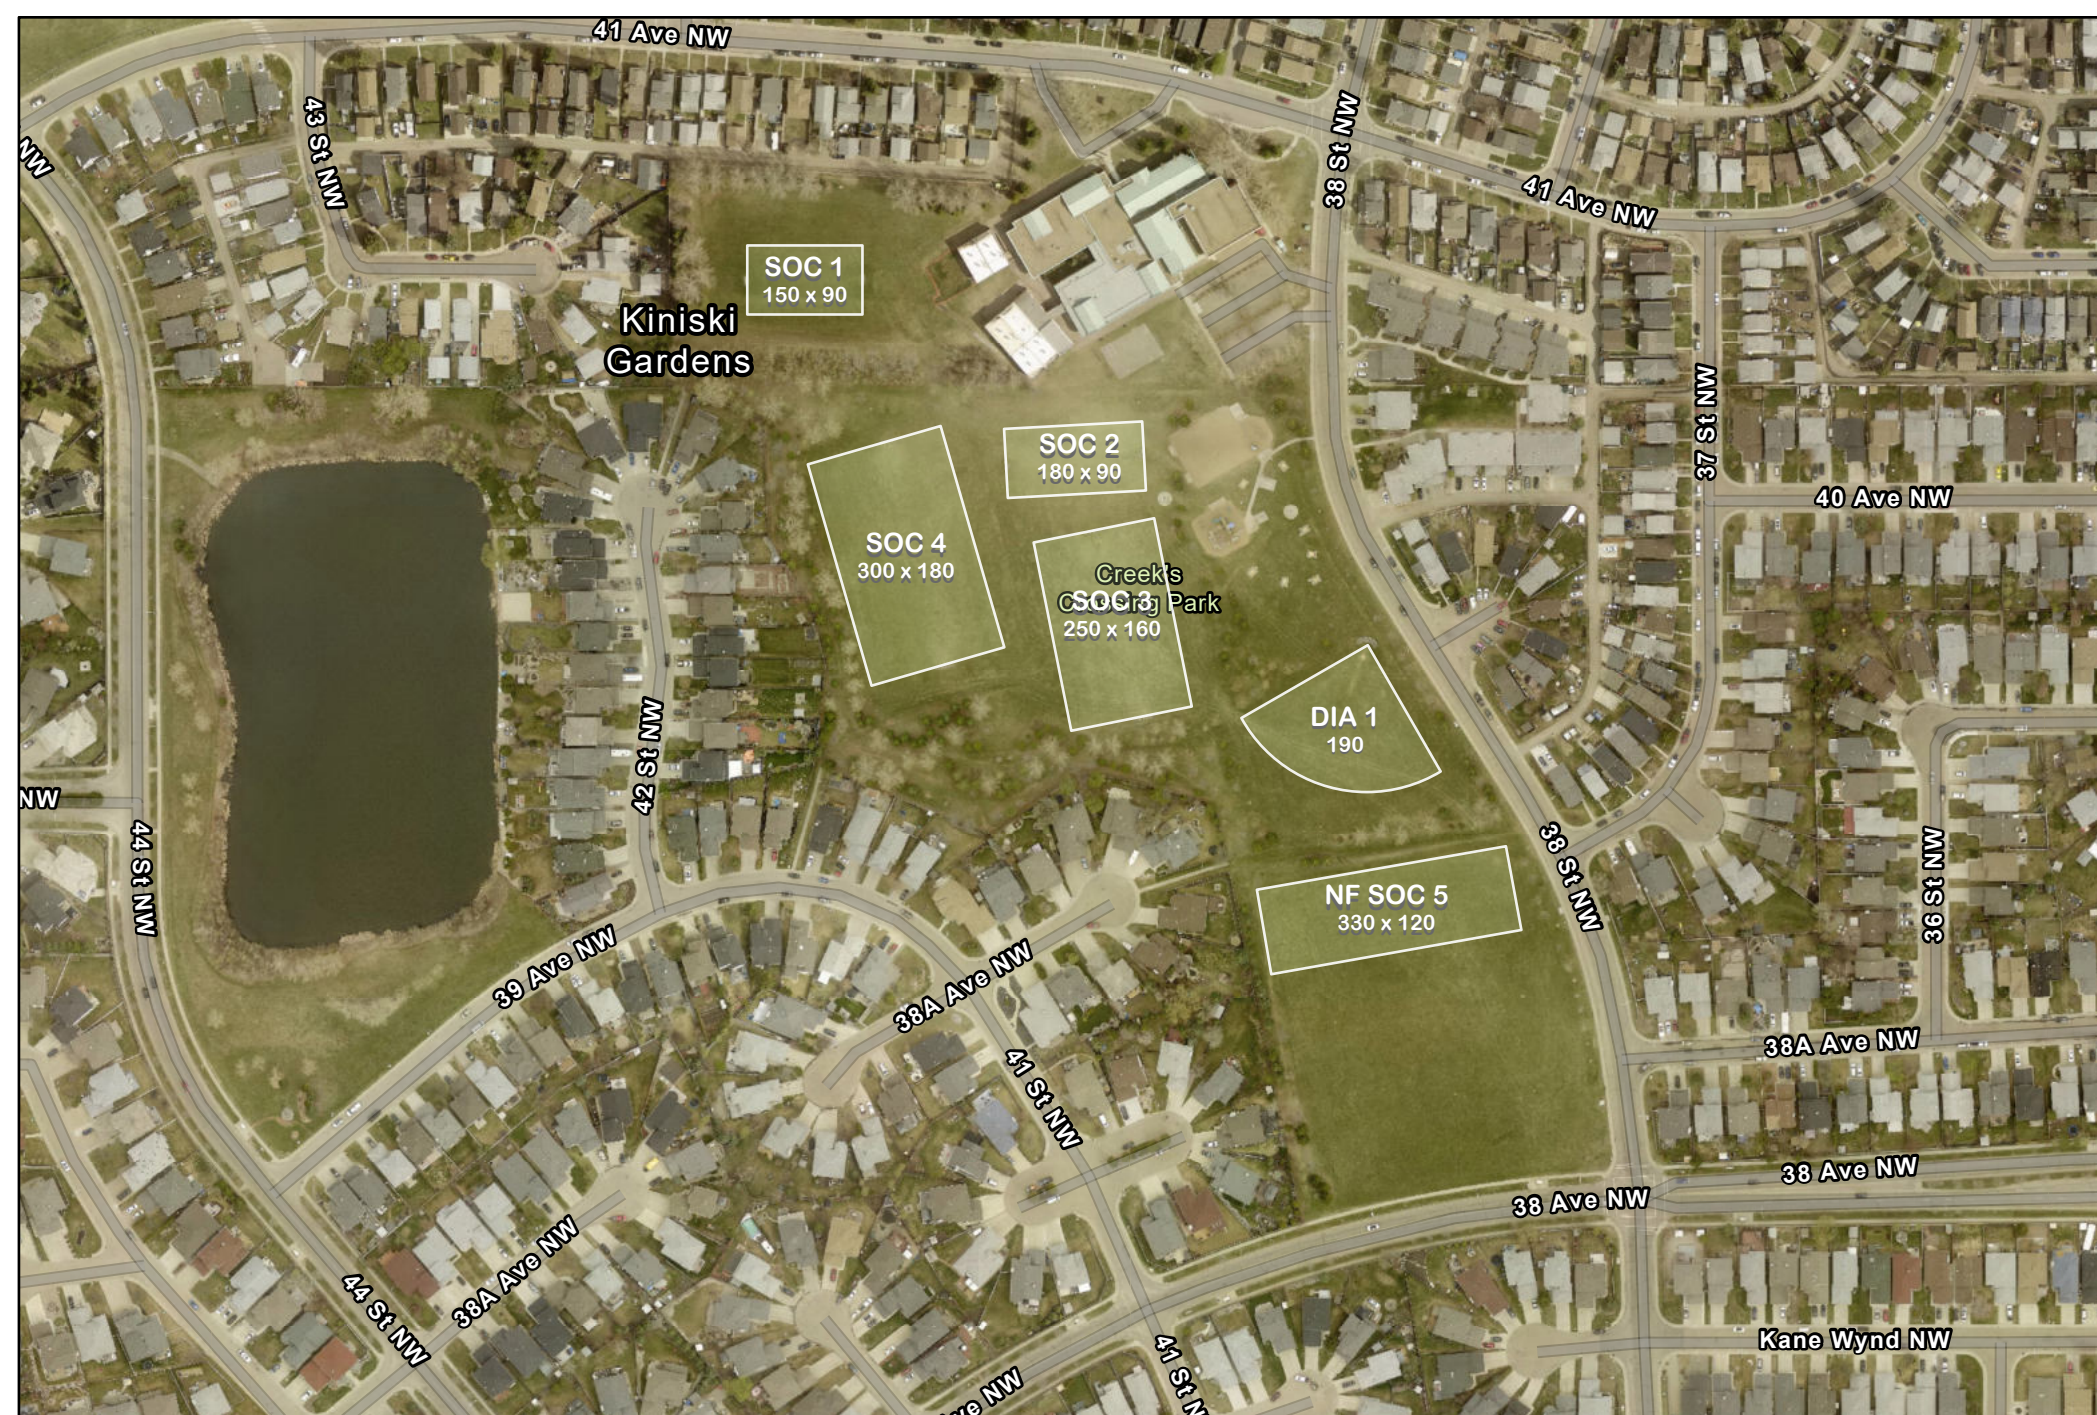

SOC 2
240 x 180

DIA 1
215

SOC 1
240 x 180

Jump
Pit

St. Hilda / Edith Rogers / Malcom Tweddle Sports Fields

76 Street - 38 Avenue

5/9/2023

Kiniski Gardens